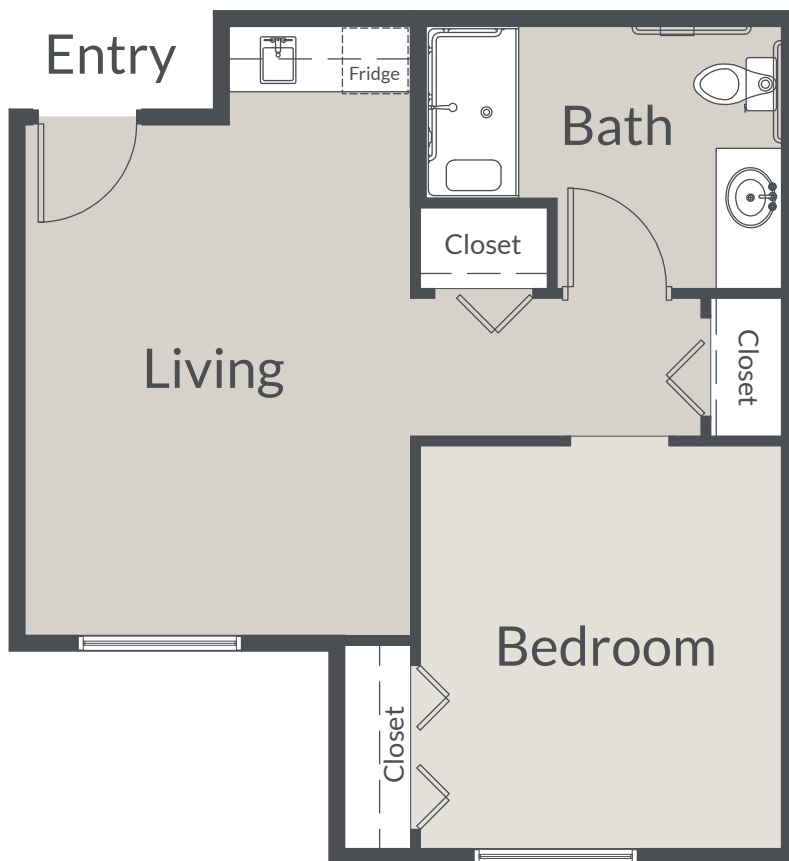

## ASSISTED LIVING

Unit B

532 sq. ft.

- 1 Bedroom
- 1 Bath
- Kitchen
- Ample Closet Space

 1430 West Stanford Ranch Road | Rocklin, CA 95765  (916) 741-7050  [TheVillasAtStanfordRanch.com](http://TheVillasAtStanfordRanch.com)