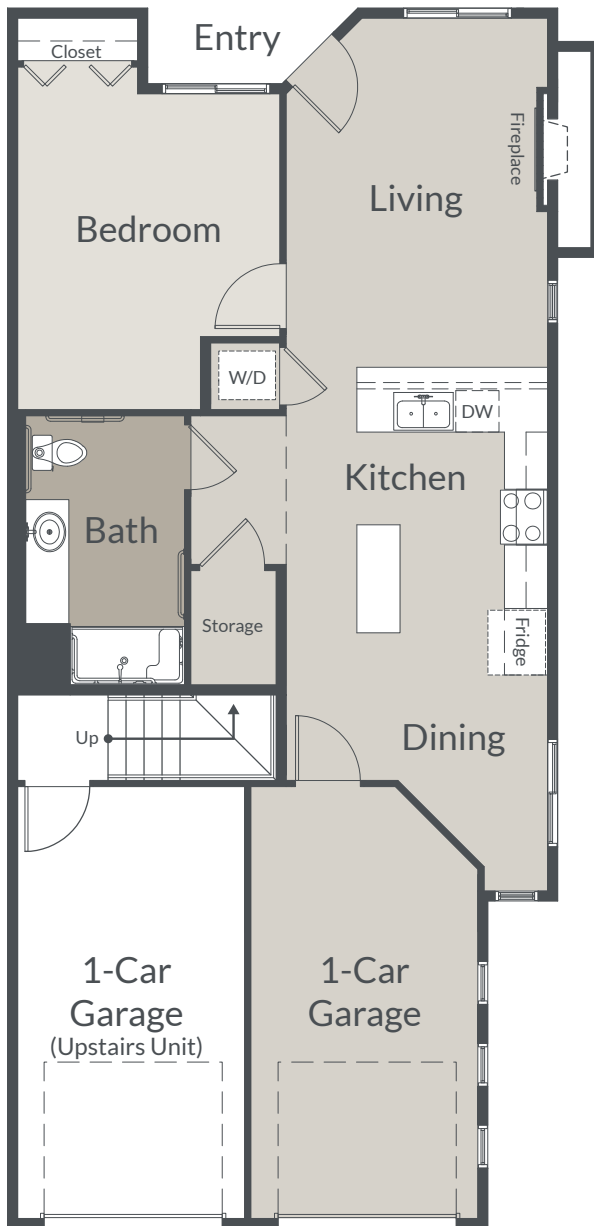

THE VILLAS AT STANFORD RANCH

INDEPENDENT LIVING

First Floor | Unit A

843 sq. ft. (Garage 218 sq. ft.)

- 1 Bedroom
- 1 Bath
- Living Room
- Kitchen
- Dining
- Laundry
- 1-Car Garage

 1430 West Stanford Ranch Road | Rocklin, CA 95765  (916) 741-7050  TheVillasAtStanfordRanch.com